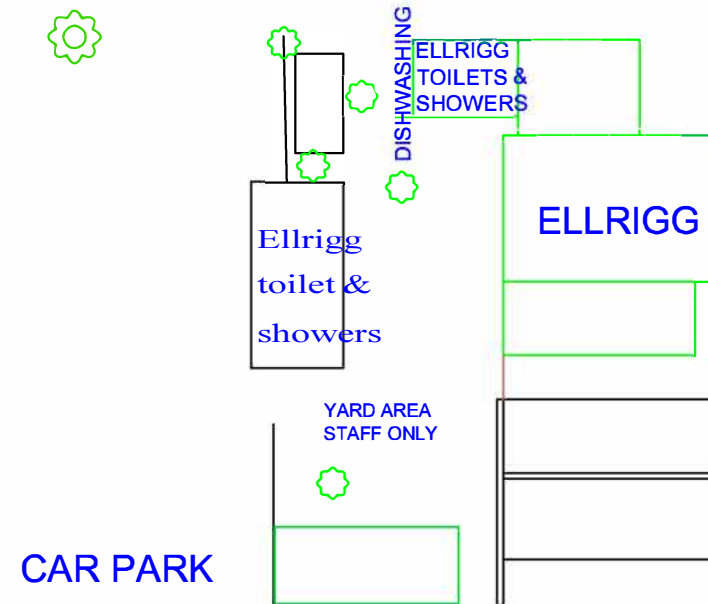

STARGAZER LODGE PODS

FOOTBALL PITCH

LONG FIELD GAMES AREA

PLAYGROUND

COACHHOUSE
PICNIC AREA

COACH HOUSE

ELLRIGG FAMILY CAMPING AREA

CAR PARK