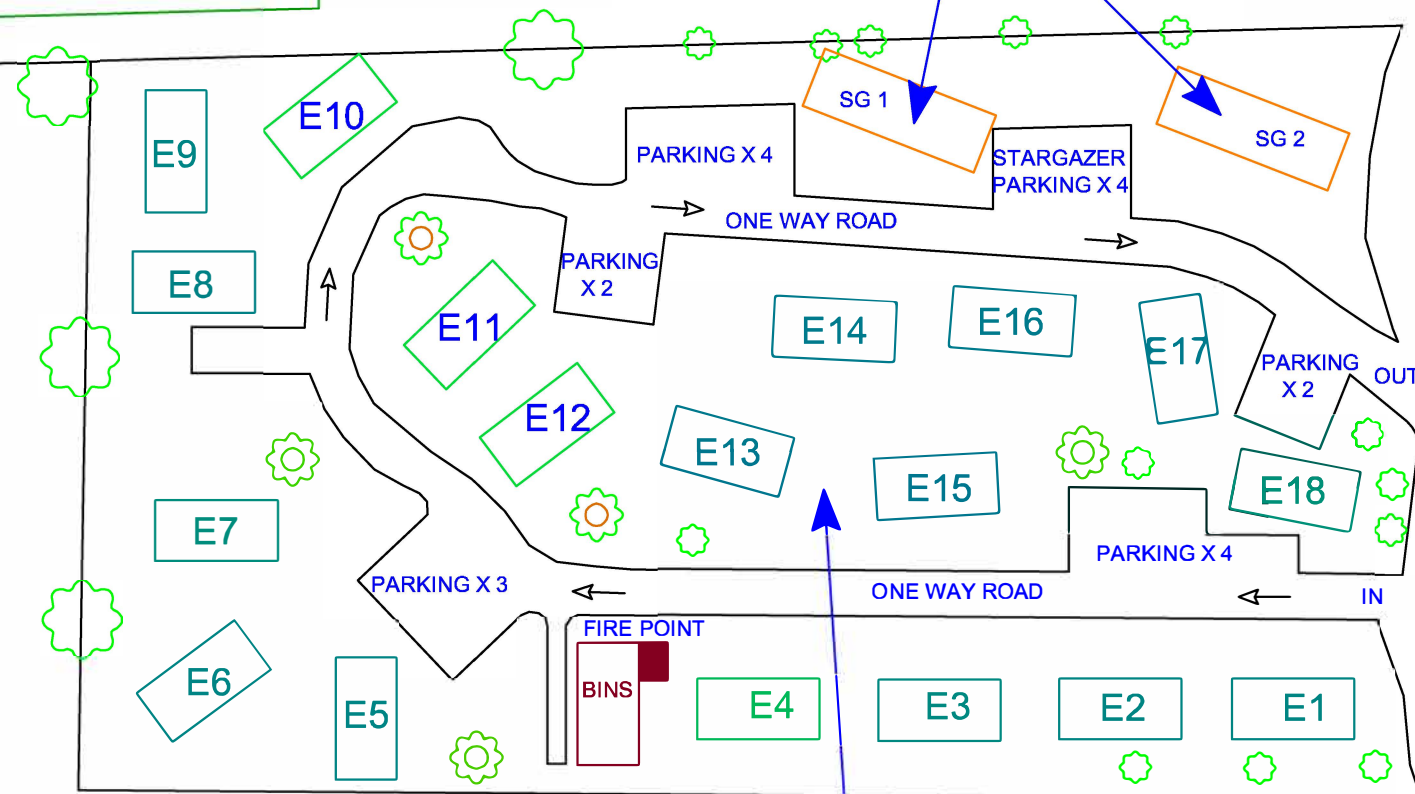

STARGAZER LODGE PODS

FOOTBALL PITCH

LONG FIELD GAMES AREA

PLAYGROUND

COACHHOUSE
PICNIC AREA

COACH HOUSE

ELLRIGG FAMILY CAMPING AREA

CAR PARK