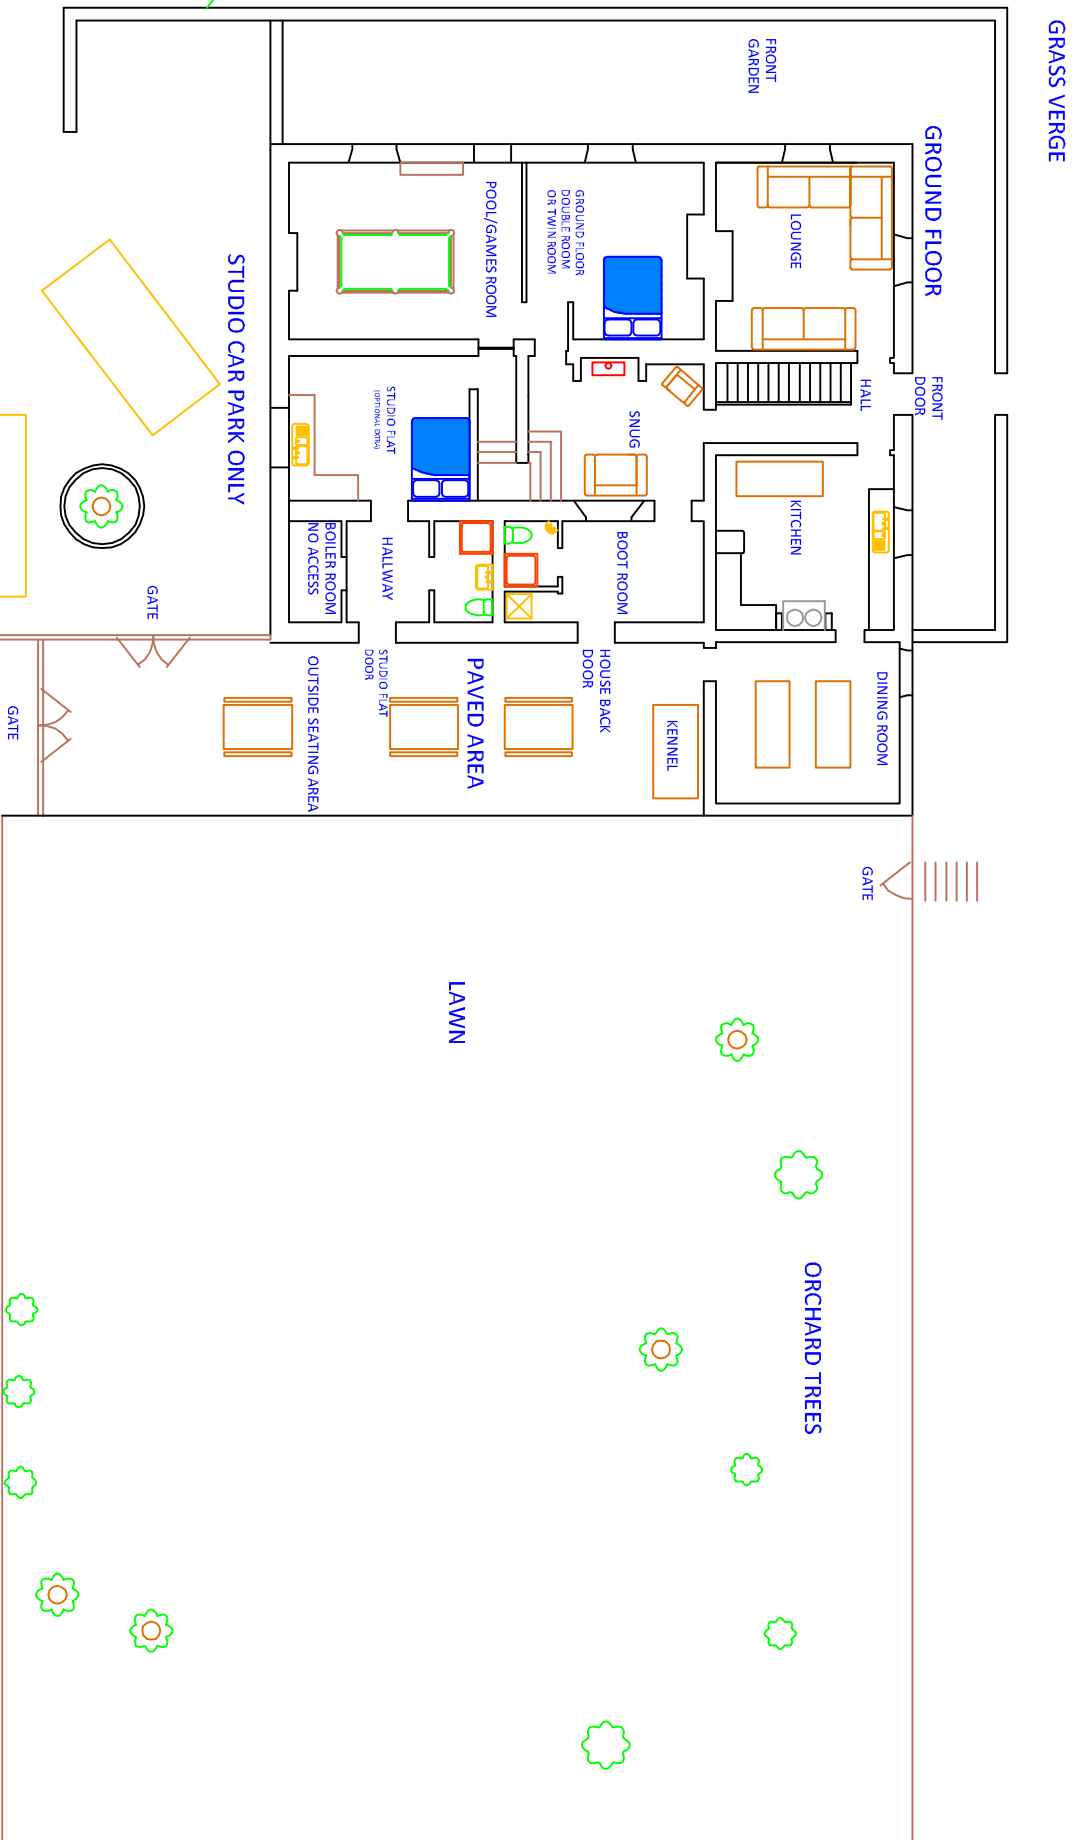

OLD SCHOOL HOUSE - GROUNDS PLAN

Paddock playing field
(42 MTRS X 42 MTRS)