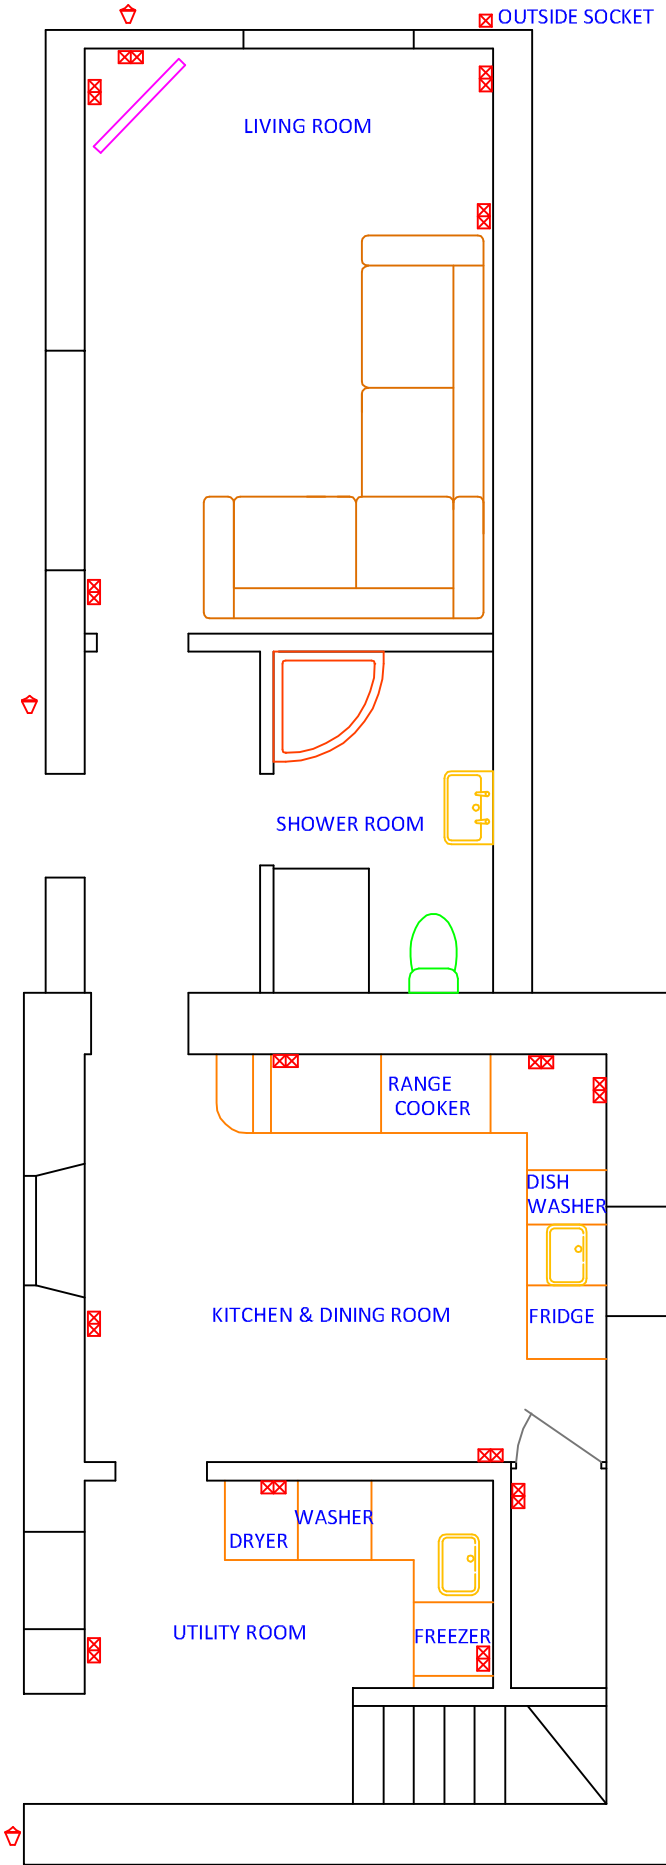

BLAITHWAITE COTTAGE

GROUND FLOOR

- ◇ OUTSIDE LIGHT
- ⊠ DOUBLE SOCKET

SMOKE/HEAT/CARBON MONOXIDE ARE HARD WIRED

FIRST FLOOR