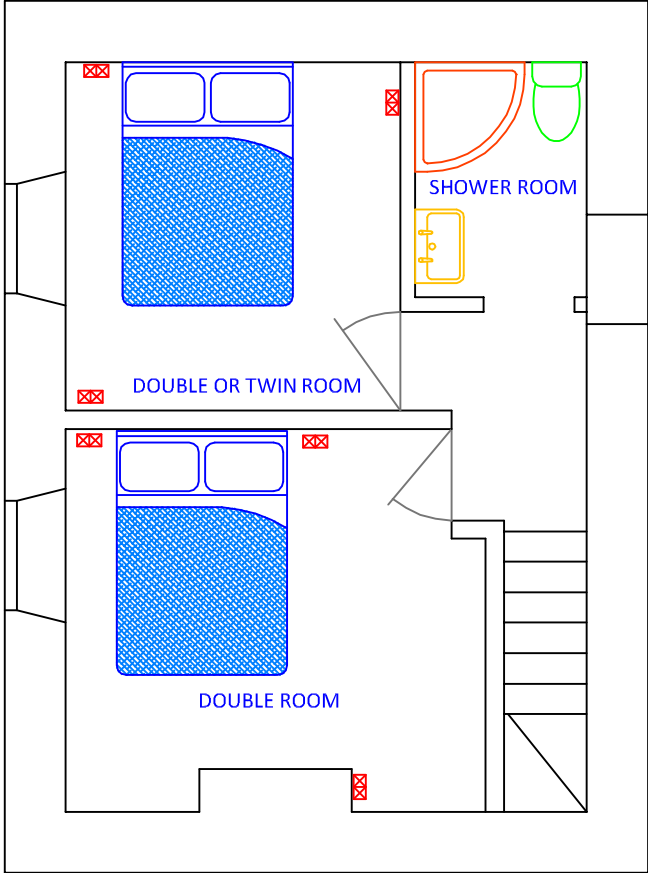

BLAITHWAITE COTTAGE

GROUND FLOOR

- ◇ OUTSIDE LIGHT
- ⊠ DOUBLE SOCKET

SMOKE/HEAT/CARBON MONOXIDE ARE HARD WIRED

FIRST FLOOR